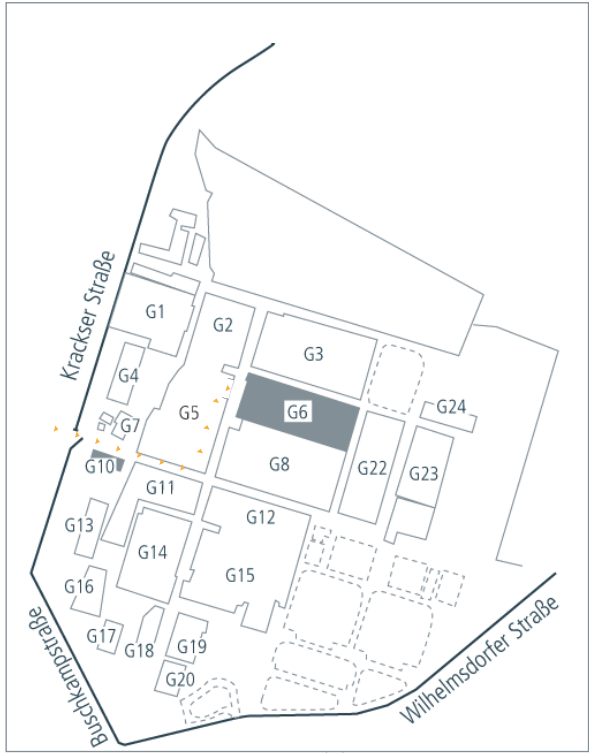

- ▣ ÖKO-TECH PARK
- G10 – Gate Warden
- G6 – CTL® GmbH Bielefeld